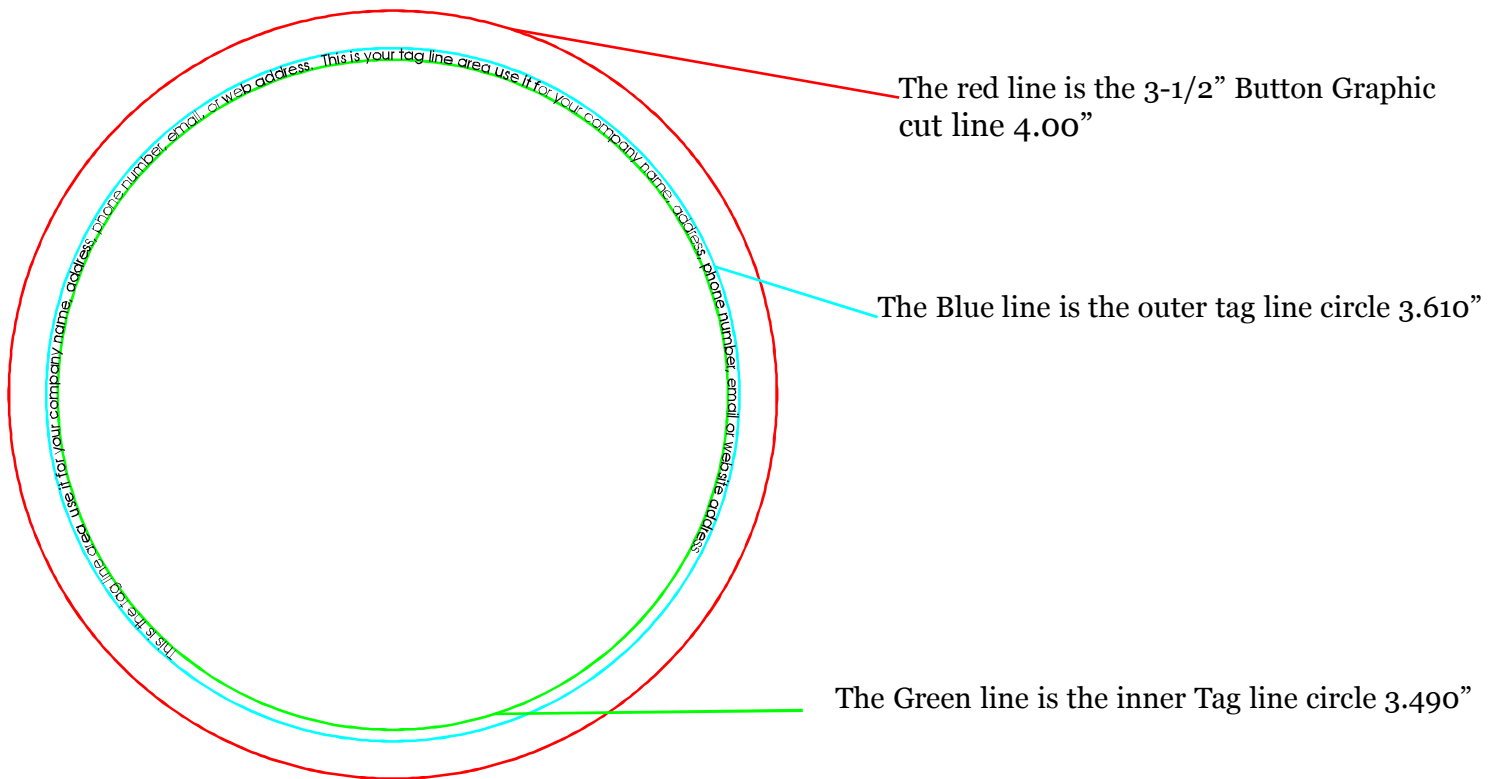

## 3.5" Button Tag line Layout

Tag line area 0.060"

Depending on the text you use, your font size can be from 5pt to 8pt. Adjust it as you wish to fit into the tag line area.