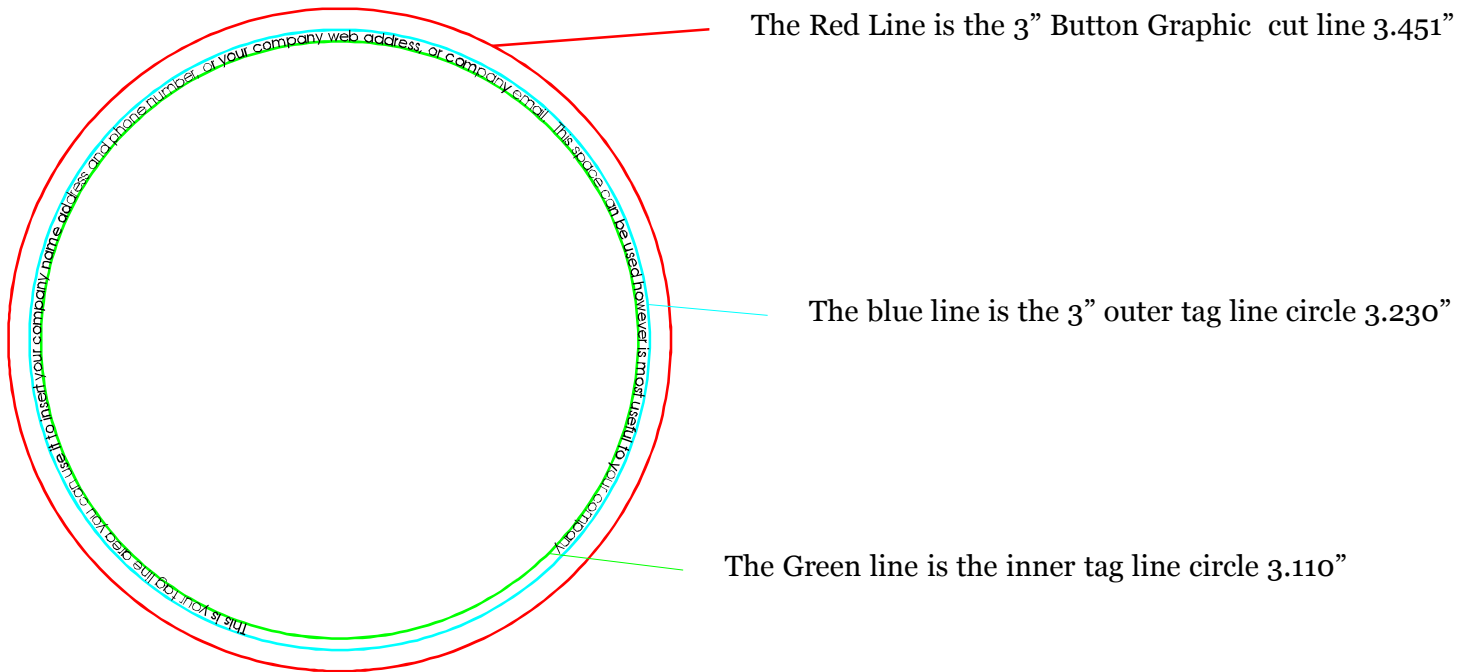

## 3" Button Tag line layout

Tag line area 0.060"

Depending on the font you use, your font size can be from 5 pt to 8 pt. Adjust it as you wish to fit into the tag line area.