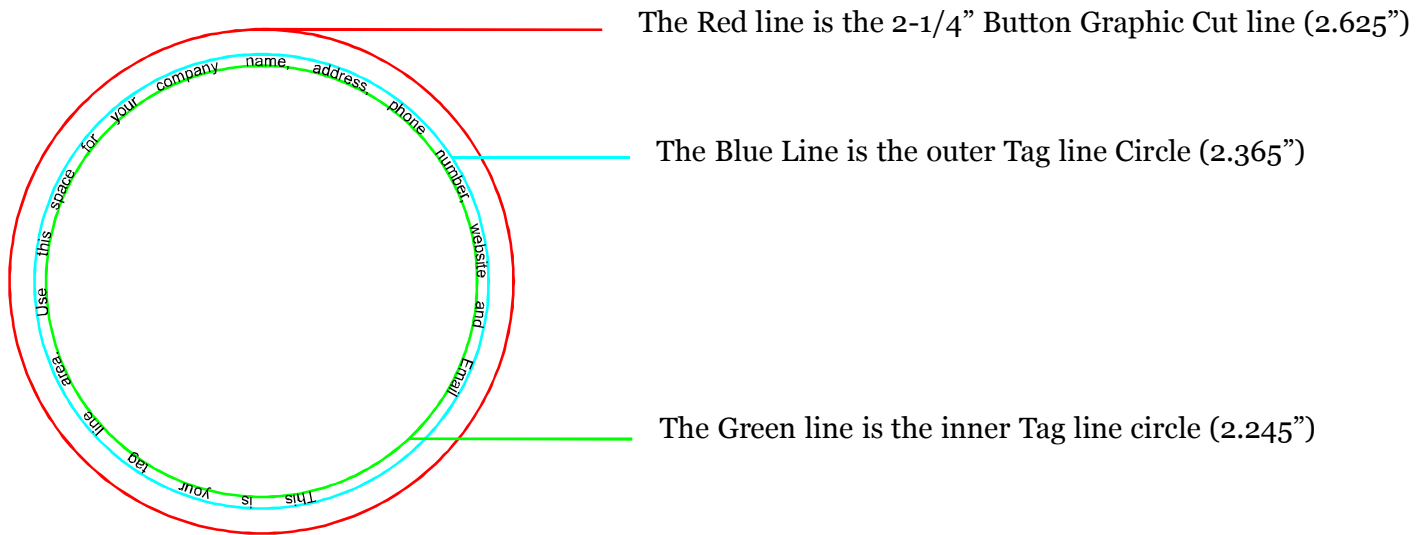

## 2.25" Button Tag Line Layout

Tag line Area 0.060"

Depending on the font you use, your font size can be from 5pt to 8pt. Adjust it as you wish to fit into the tag line area.

Double click on the text and backspace to delete. Replace with your own text