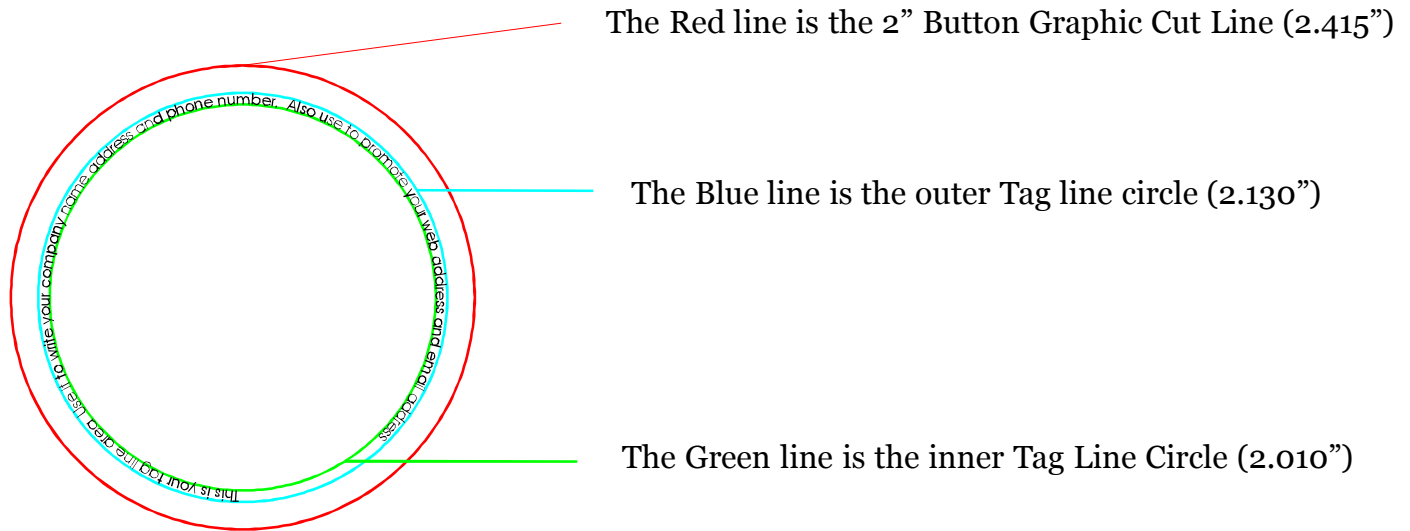

2" Button Tag Line Layout

Tag line Area 0.060"

Depending on the font you use, your font size can be from 5pt to 8pt. Adjust it as you wish to fit into the tag line area.