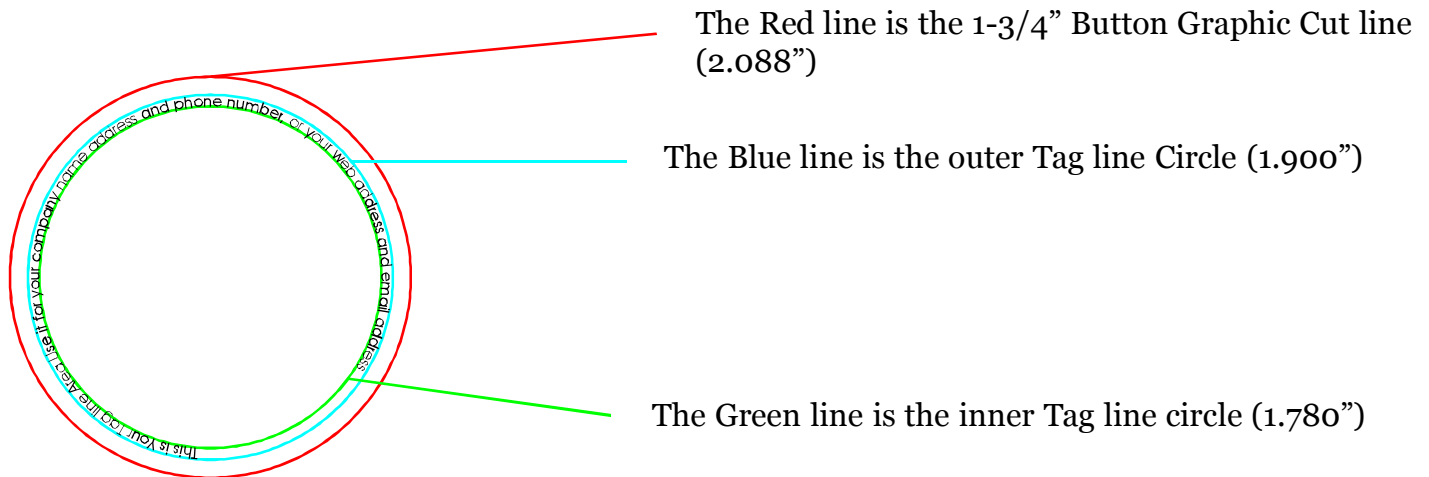

1.75" Button Tag line Layout

Tag line Area 0.060"

Depending on the text font you use, your font size can be from 5 pt to 8 pt. Adjust it as you wish to fit into the tag line area.