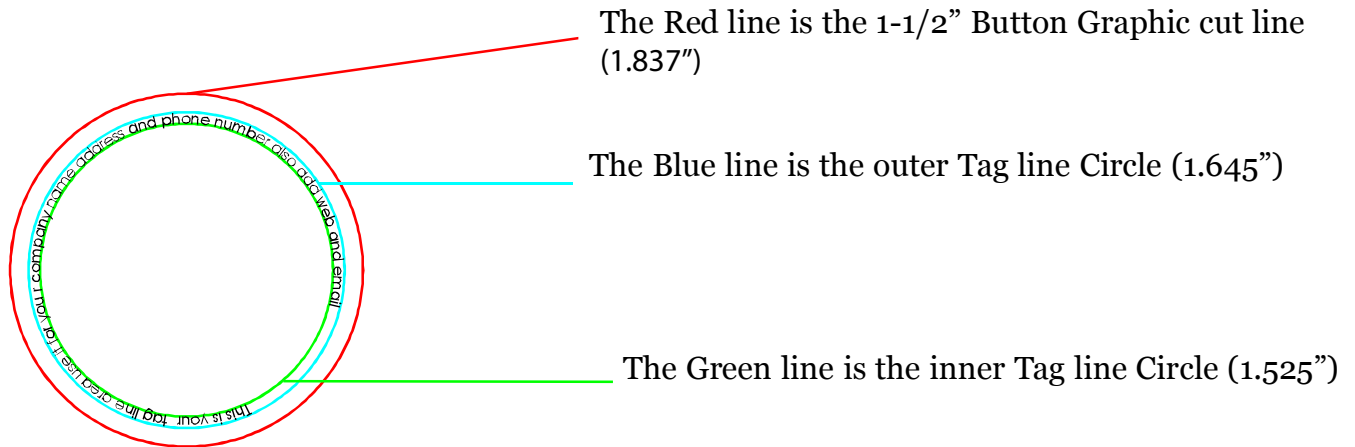

ButtonBiz.com

1.5" Button Tag Line Layout

Tag Line area 0.060"

Depending on the text you use, your font size can be from 5pt to 8pt. Adjust it as you wish to fit into the tag line area.